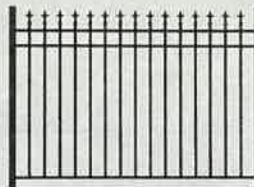

EP-6 / Kensington with Majestic finials