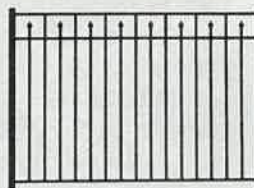

CP-5 / Canterbury