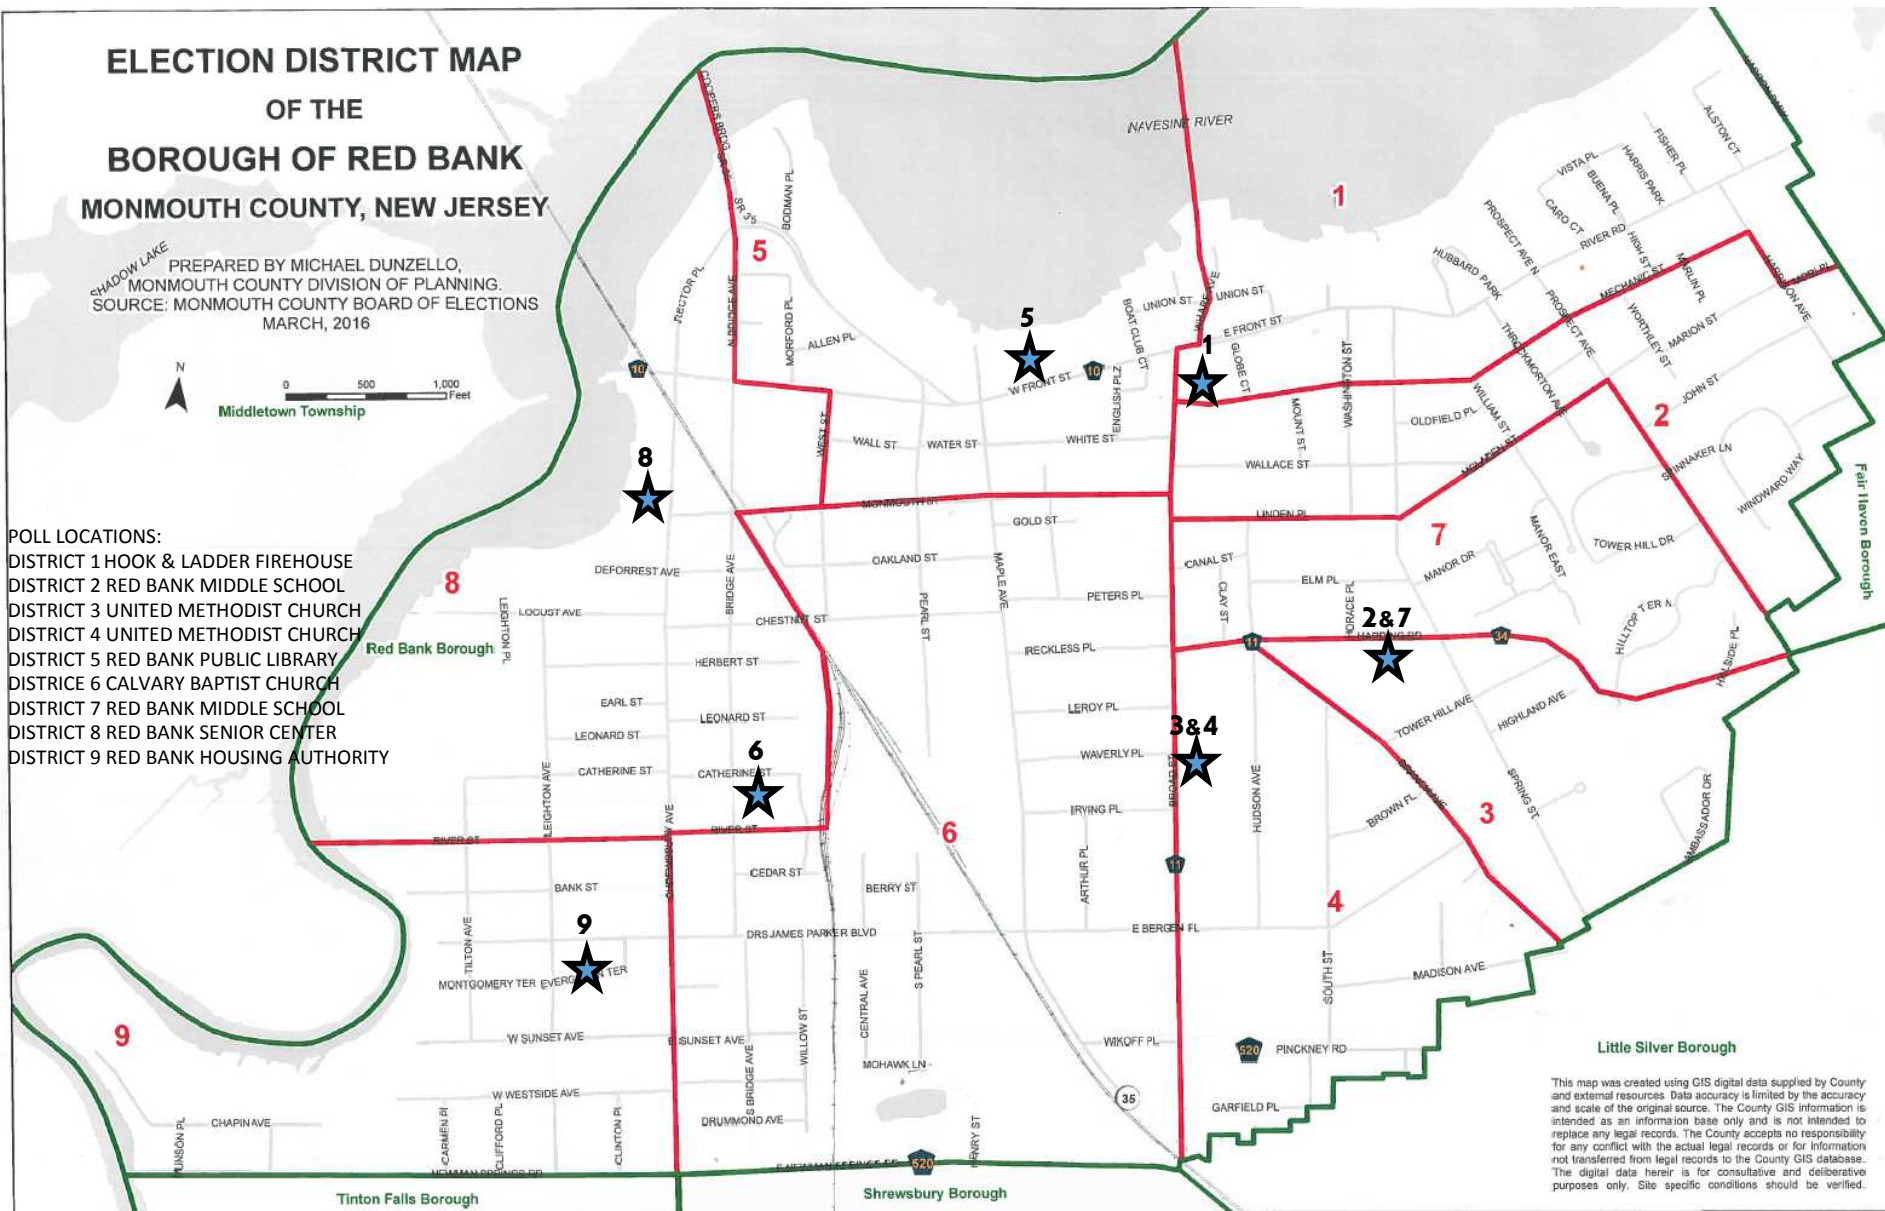

ELECTION DISTRICT MAP OF THE BOROUGH OF RED BANK MONMOUTH COUNTY, NEW JERSEY

PREPARED BY MICHAEL DUNZELLO,
MONMOUTH COUNTY DIVISION OF PLANNING.
SOURCE: MONMOUTH COUNTY BOARD OF ELECTIONS
MARCH, 2016

1. **POLL LOCATIONS:**
2. DISTRICT 1 HOOK & LADDER FIREHOUSE
   - DISTRICT 2 RED BANK MIDDLE SCHOOL
   - DISTRICT 3 UNITED METHODIST CHURCH
   - DISTRICT 4 UNITED METHODIST CHURCH
   - DISTRICT 5 RED BANK PUBLIC LIBRARY
   - DISTRICT 6 CALVARY BAPTIST CHURCH
   - DISTRICT 7 RED BANK MIDDLE SCHOOL
   - DISTRICT 8 RED BANK SENIOR CENTER
   - DISTRICT 9 RED BANK HOUSING AUTHORITY